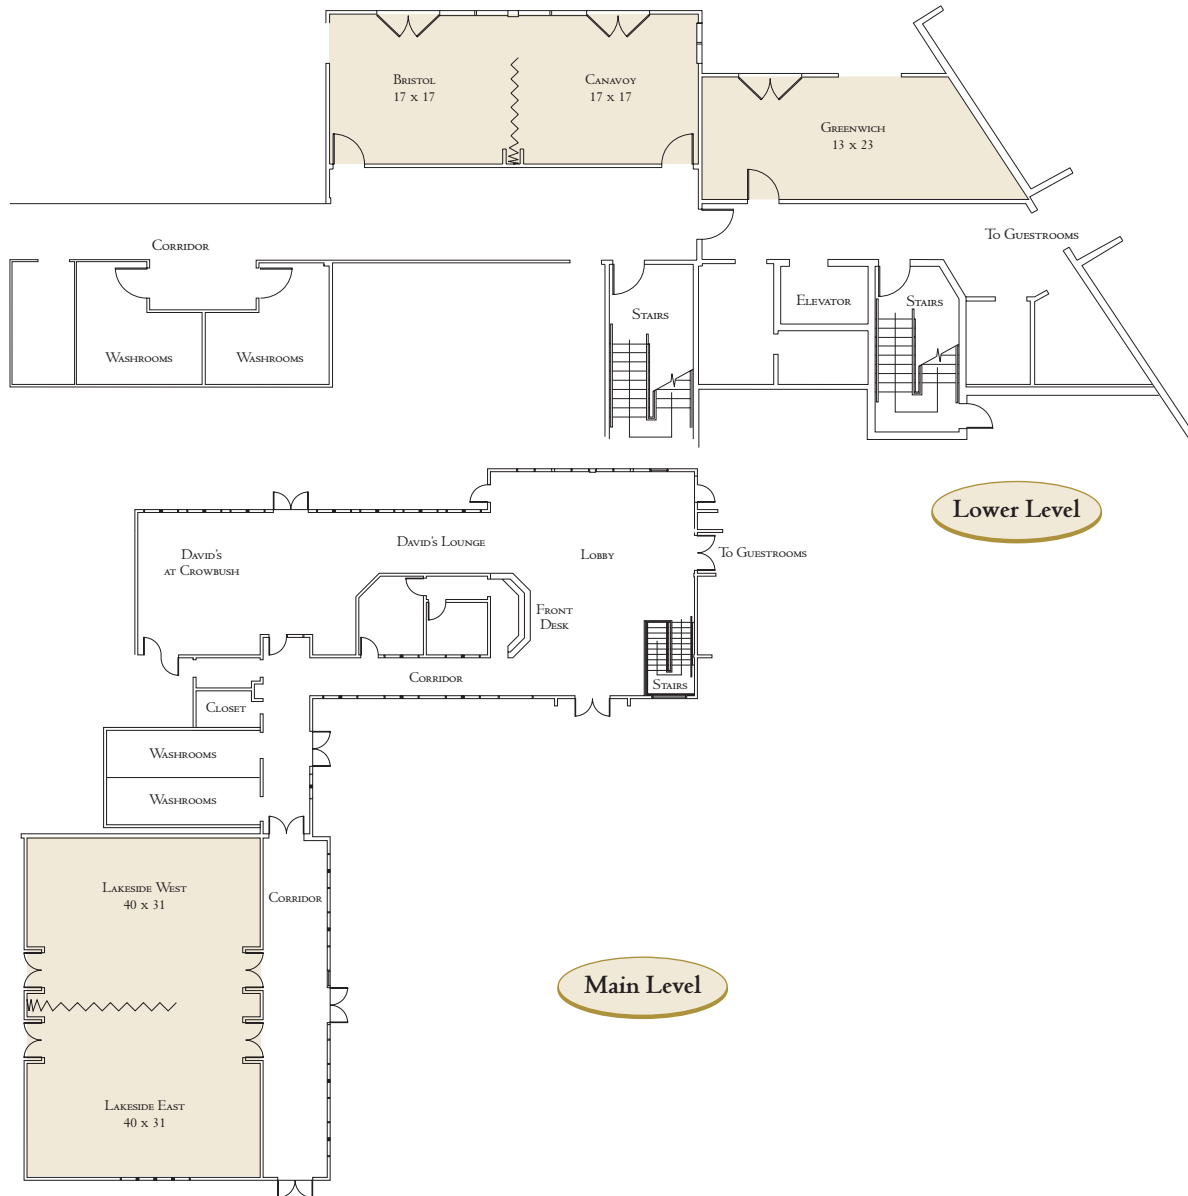

Rodd Crowbush

Golf & Beach Resort

A RODD SIGNATURE RESORT

Rodd
HOTELS & RESORTS

On Route #350 in Lakeside • PO Box 164 • Morell • Prince Edward Island • Canada • C0A 1S0

Rodd Crowbush Golf & Beach Resort - A Rodd Signature Resort

Meeting & Convention Facilities

Meeting Rooms	Dimensions	Sq. Ft.	Ceiling	Theatre	Banquet	Reception	Classroom	Hollow Sq.	U-Shape	Boardroom
Lakeside West	40' x 31'	1240	14'	100	72	125	40	40	36	25
Lakeside East	40' x 31'	1240	14'	100	72	125	40	40	36	25
Lakeside West/East	40' x 62'	2480	14'	200	176	200	80	90	74	60
Bristol	17' x 17'	289	9'	15	8	15	12	10	8	10
Canavoy	17' x 17'	289	9'	15	8	15	12	10	8	10
Bristol/Canavoy	17' x 34'	578	9'	50	24	45	20	24	24	24
Greenwich	13' x 23'	299	9'	10	16	20	10	10	10	16